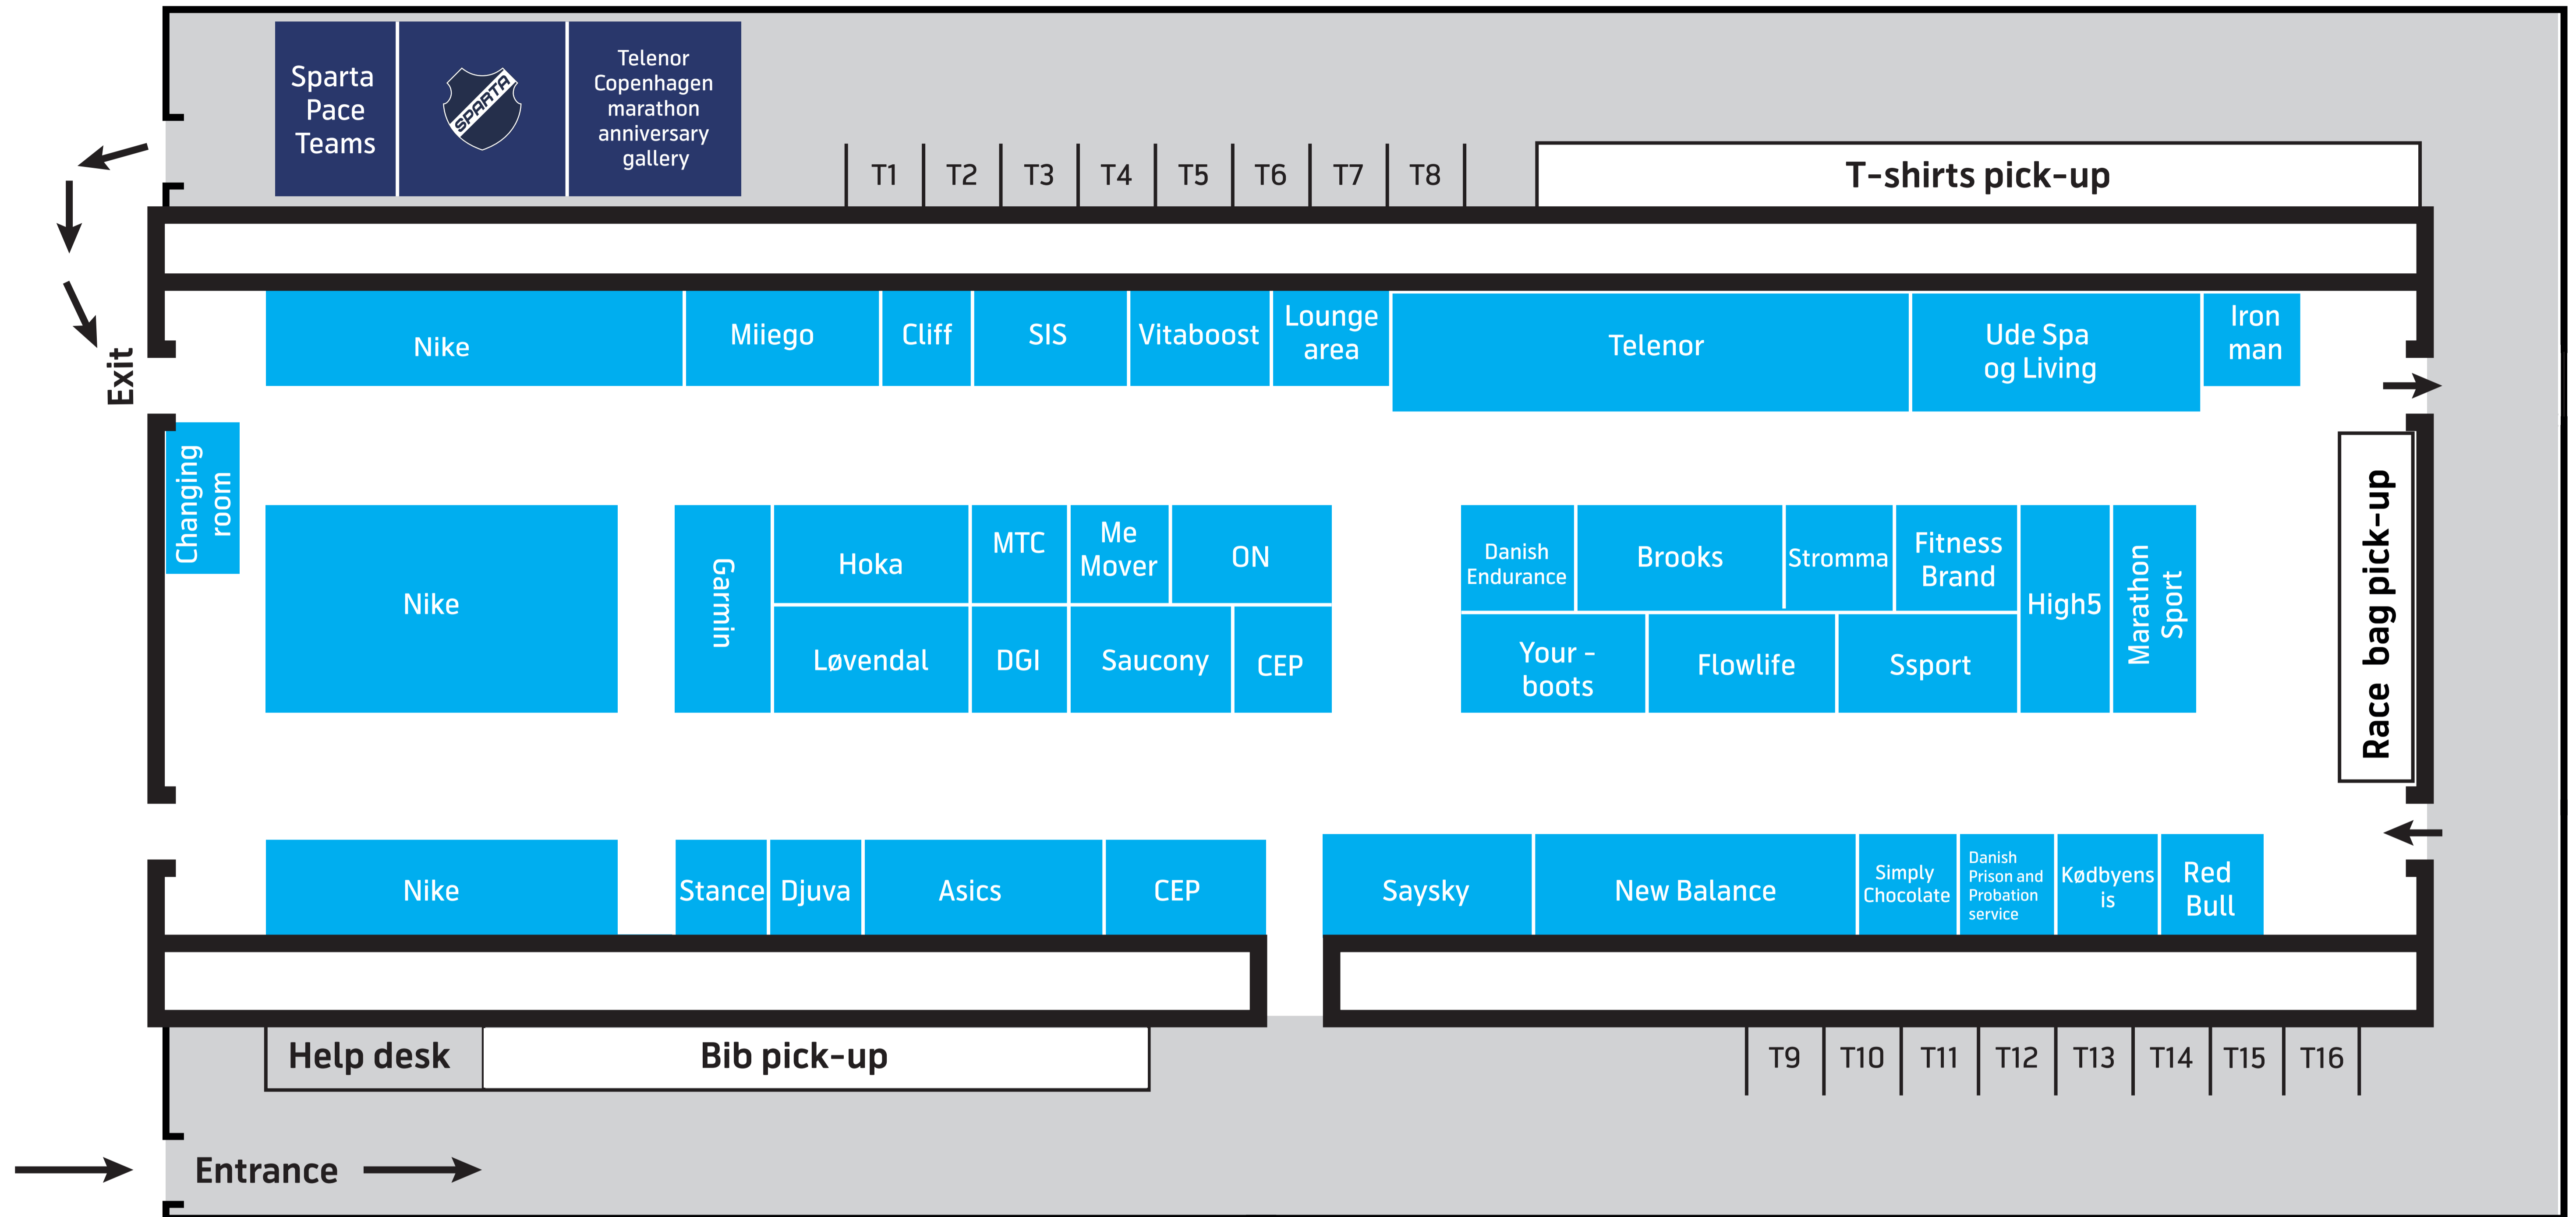

Telenor Copenhagen Marathon Expo

Opening Hours

Thursday May 16 12:00 noon – 6:00 pm

Friday May 17 12:00 noon – 6:00 pm

Saturday May 18 10:00 am – 6:00 pm

T1: Swiss City Marathon

T2: Warsawa Marathon

T3: Madeira Marathon

T4: Global Ports Marathona di Ravenna

T5: Amsterdam Marathon

T6: Hamburg Half Marathon

T7: Frankfurt Marathon

T8: Hamburg Marathon

T9: Club La Santa

T10: Esrum Sø Rundt

T11: H.C. Andersen Marathon

T12: Firenze Marathon

T13: Venice Marathon

T14: Sevilla Marathon

T15: Nice-Cannes marathon

T16: Athens Marathon